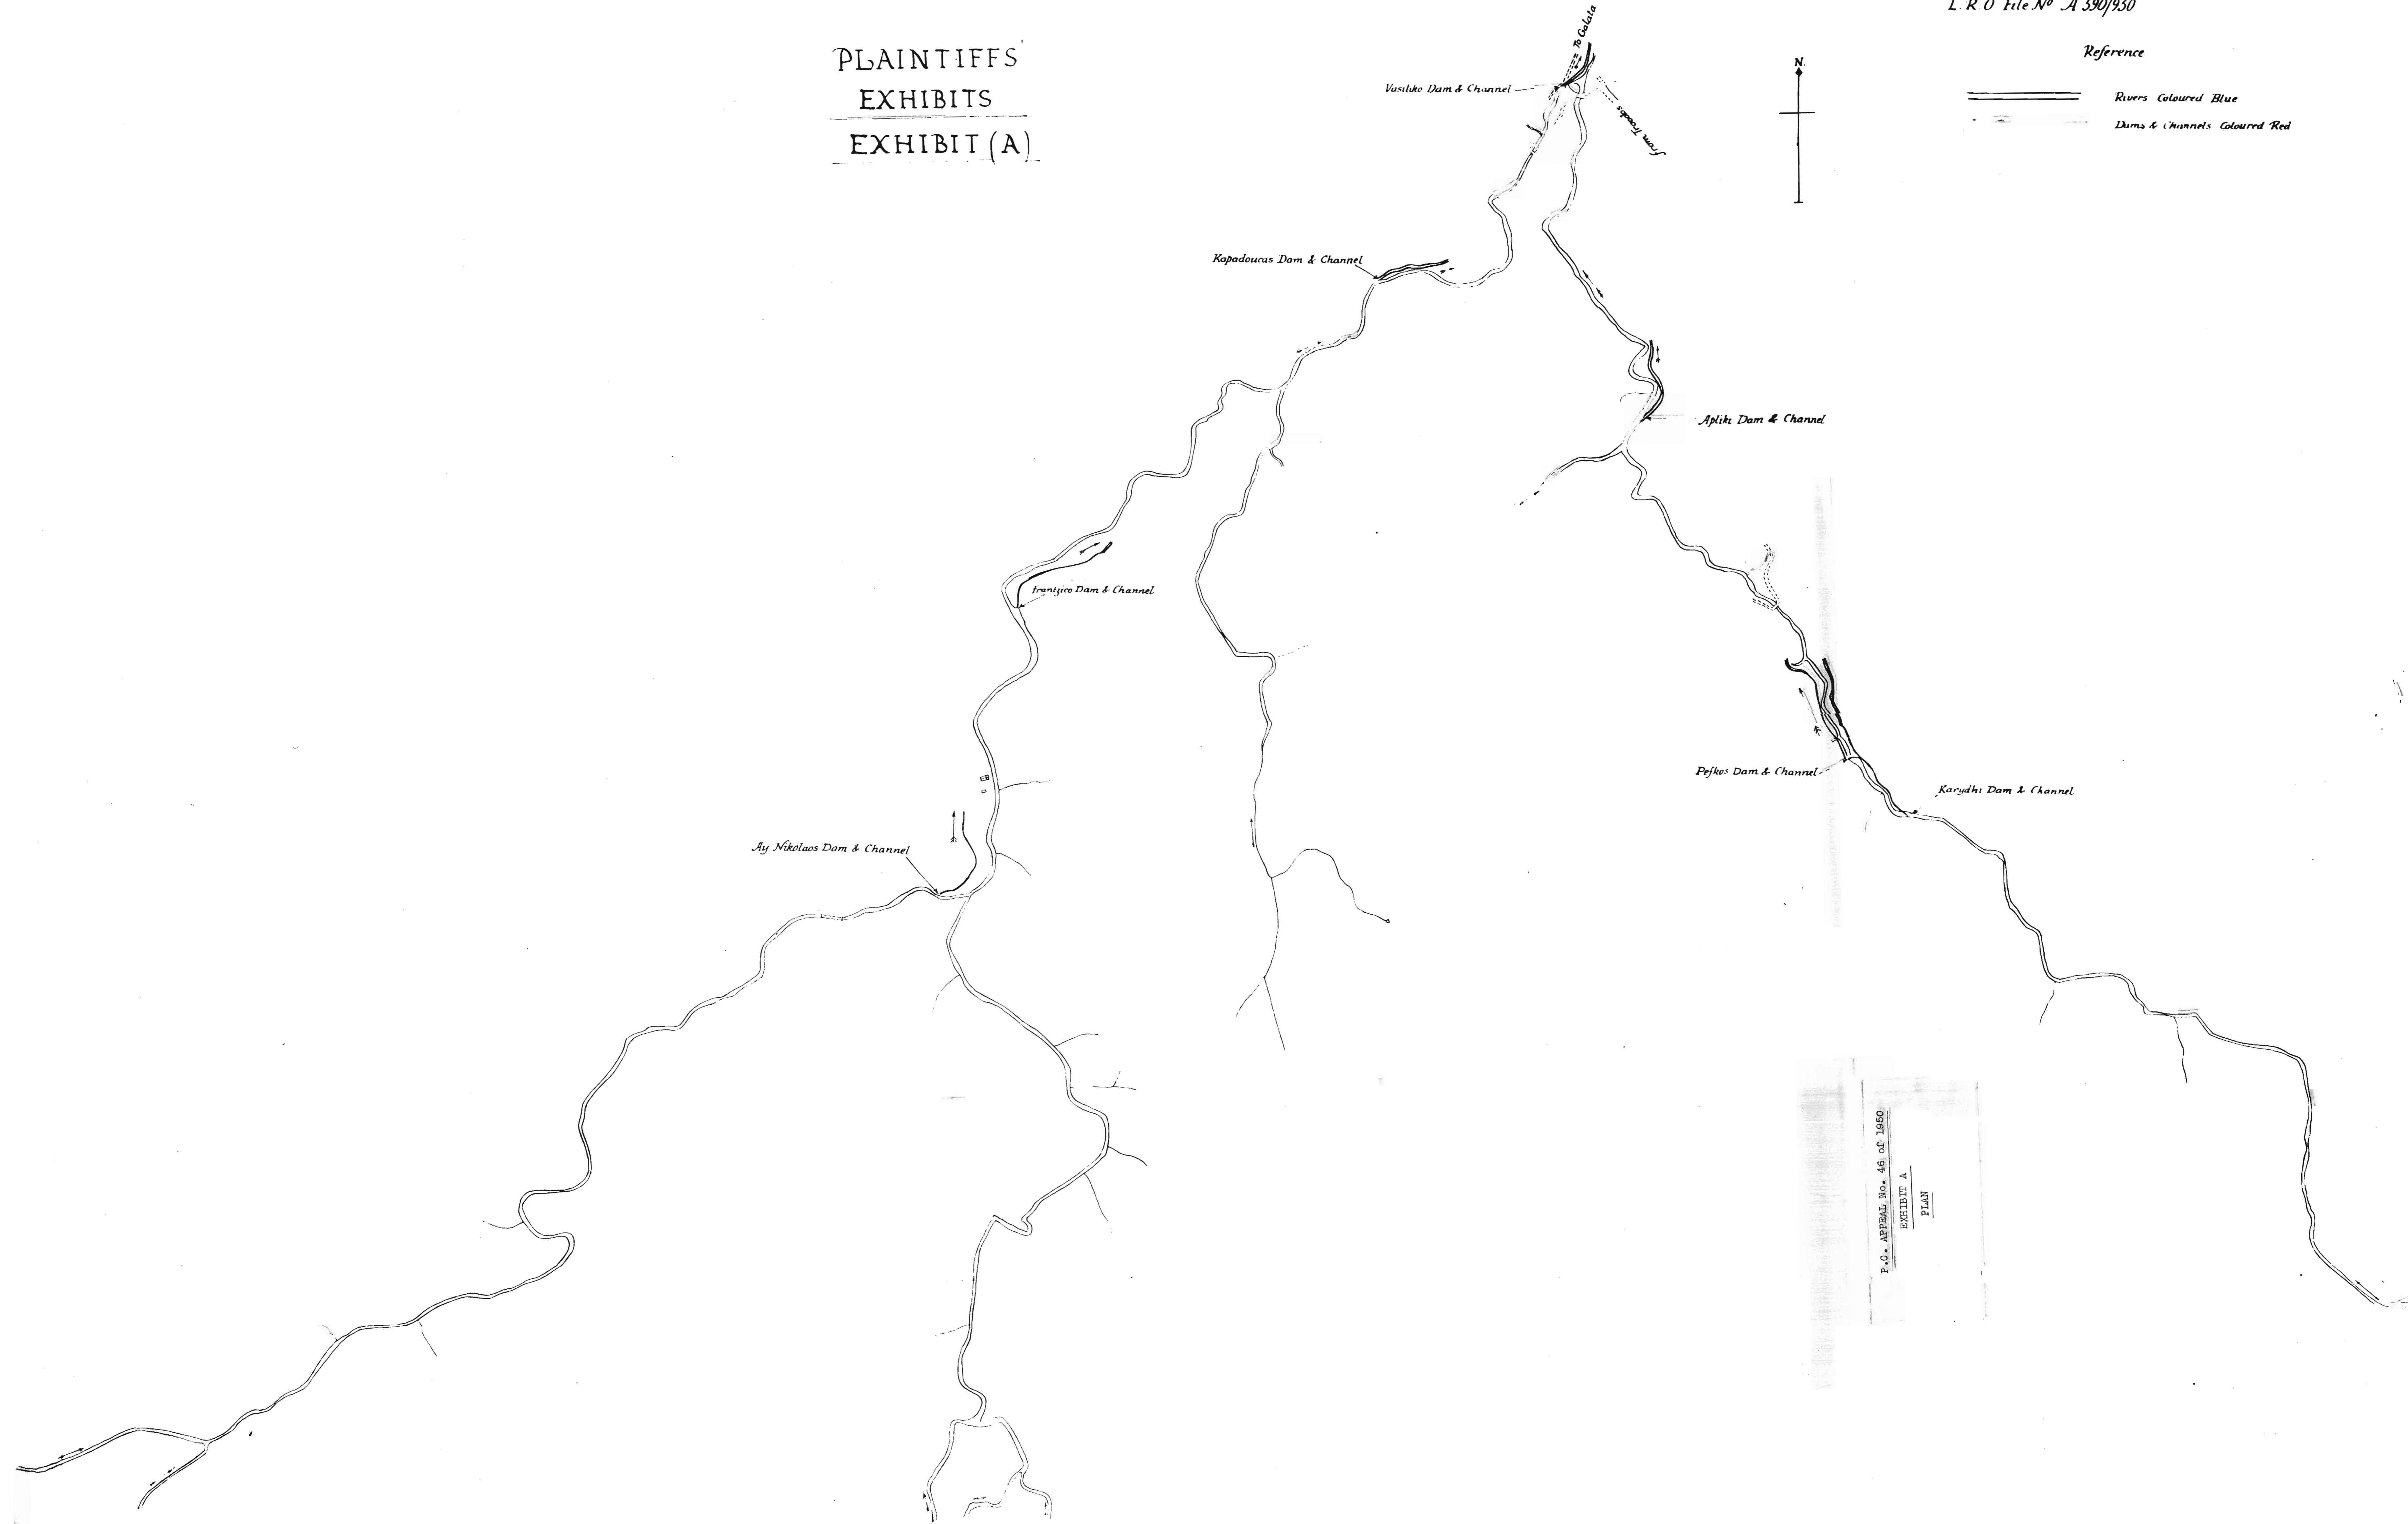

EXHIBIT (A) - PLAN

XXXVII 20

XXXVII 21

L.R.O File No A 590/950

PLAINTIFFS
EXHIBITS
EXHIBIT (A)

Reference

==== Rivers Coloured Blue
- - - - Dams & Channels Coloured Red

Vasiliko Dam & Channel
To Galata
Spartaki

Kapadouras Dam & Channel

Apiki Dam & Channel

Fransico Dam & Channel

Pefkos Dam & Channel

Karydhi Dam & Channel

Ay Nikolaos Dam & Channel

P.O. APPEAL No. 46 of 1950
EXHIBIT A
PLAN