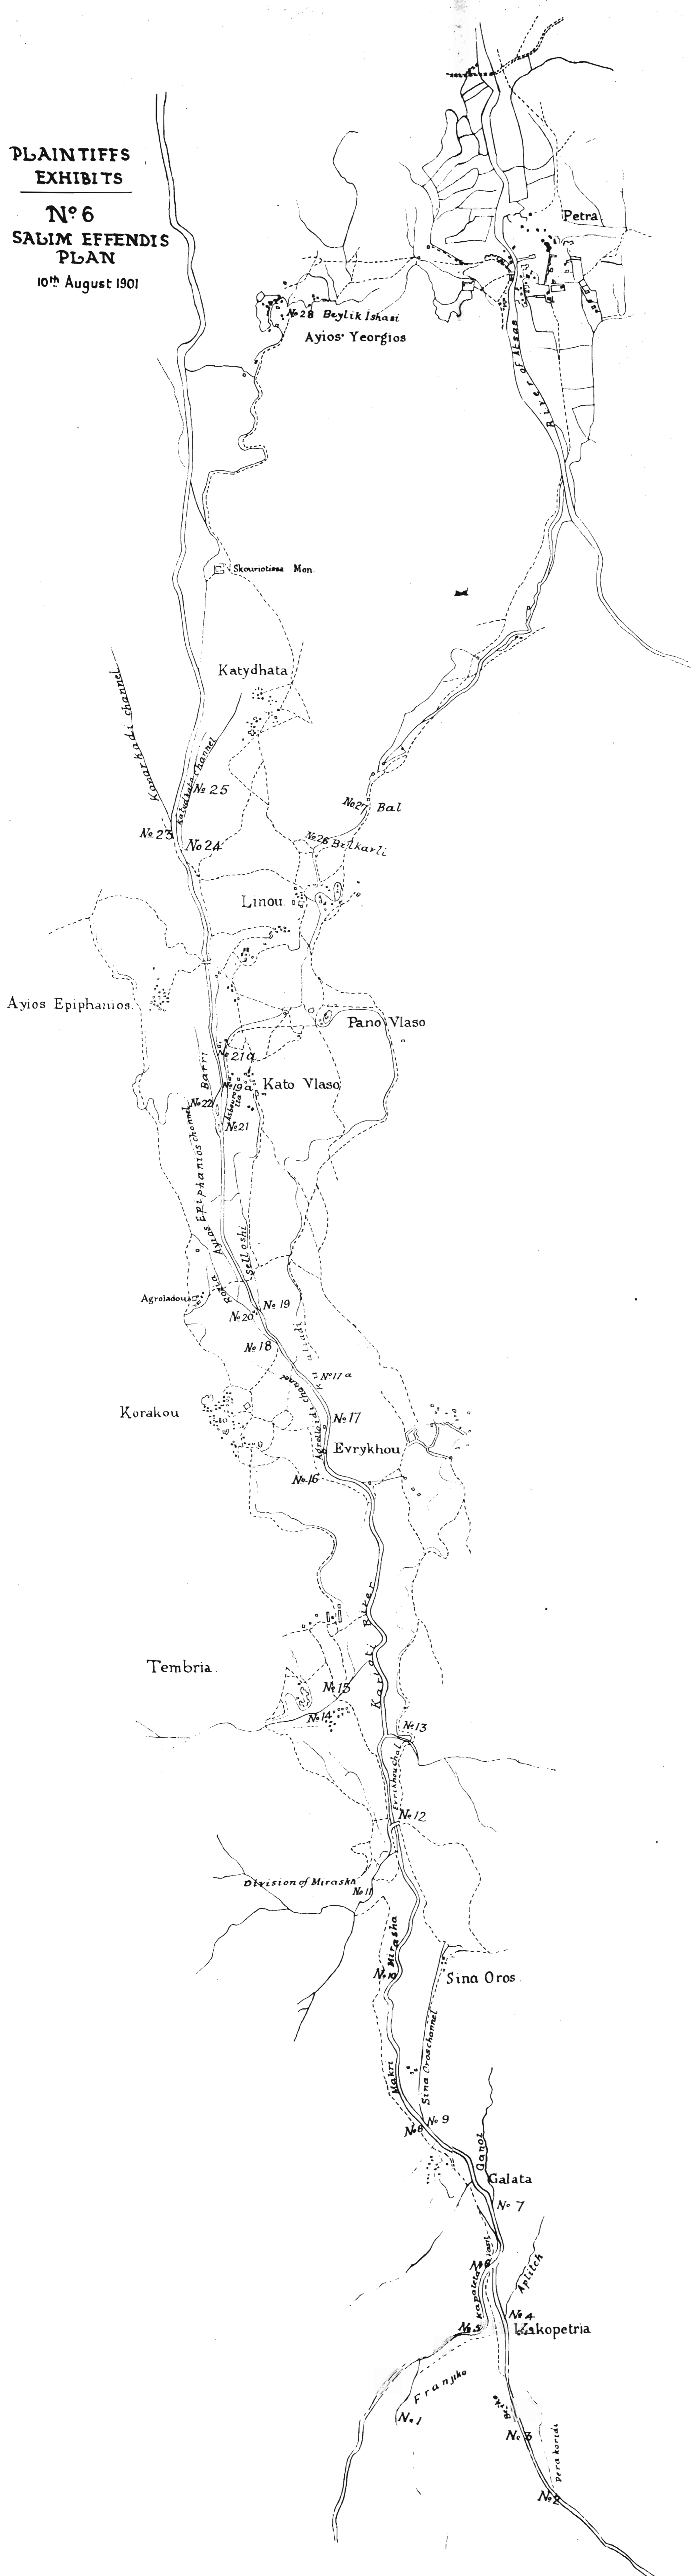

PLAINTIFFS EXHIBITS

N°6 SALIM EFFENDI'S PLAN

10th August 1901

M. Salim
10 August 1901