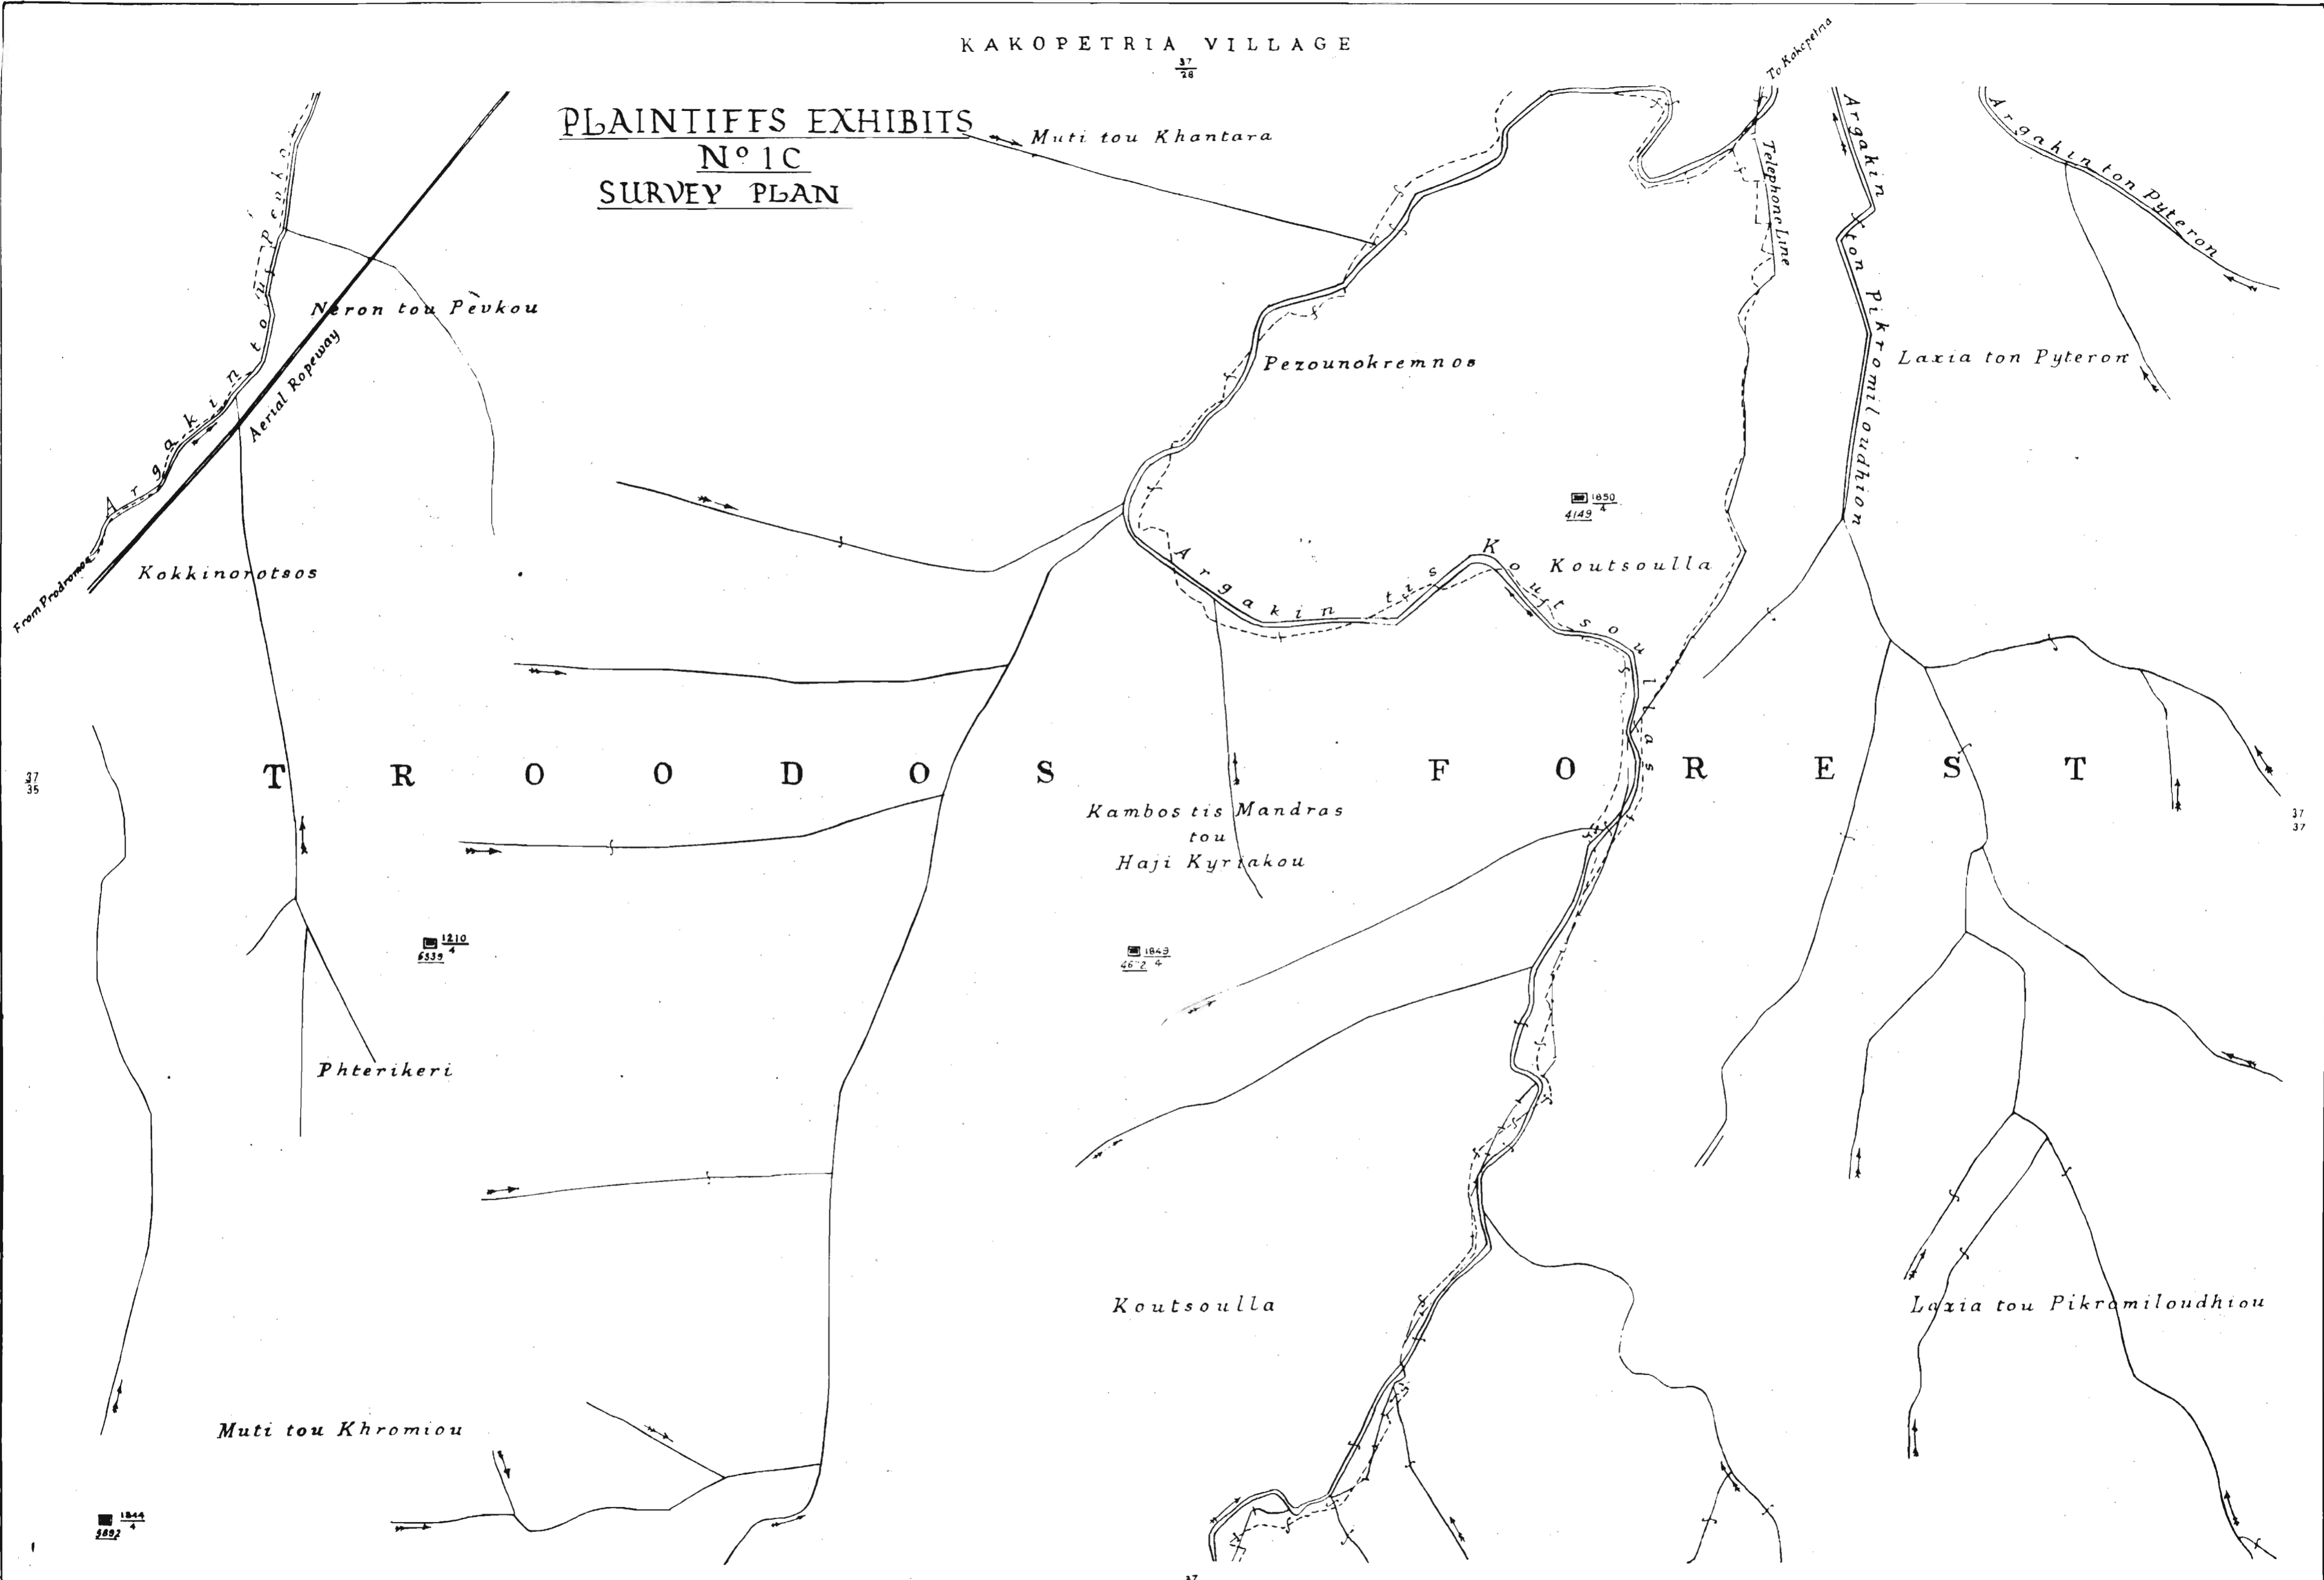

KAKOPETRIA VILLAGE

37
28

PLAINTIFFS EXHIBITS
N° 1C
SURVEY PLAN

37
35

37
37

37
24

Surveyed by Land Registration Survey Dept. in 1926

Crown Copyright reserved

Heights in Feet 1900

FOREST BOUNDARY
ΟΡΟΣ ΤΟΥ ΔΕΣΦΕΡΟΥ
ΟΡΙΟΝ ΔΑΣΕΩΣ

SCALE 5000
100 0 500 1000 FEET
1000 500 100 0
1000 500 100 0
1000 500 100 0

AREA
ΕΜΒΑΔΟΝ

VILLAGE BOUNDARY
ΟΡΙΟΝ ΚΑΤΑΓΩΓΗΣ
ΟΡΙΟΝ ΚΑΤΑΓΩΓΗΣ

DISTRICT BOUNDARY
ΟΡΙΟΝ ΕΠΑΡΧΙΑΣ
ΟΡΙΟΝ ΕΠΑΡΧΙΑΣ

HALI BOUNDARY
ΟΡΙΟΝ ΧΑΛΙ
ΟΡΙΟΝ ΧΑΛΙ