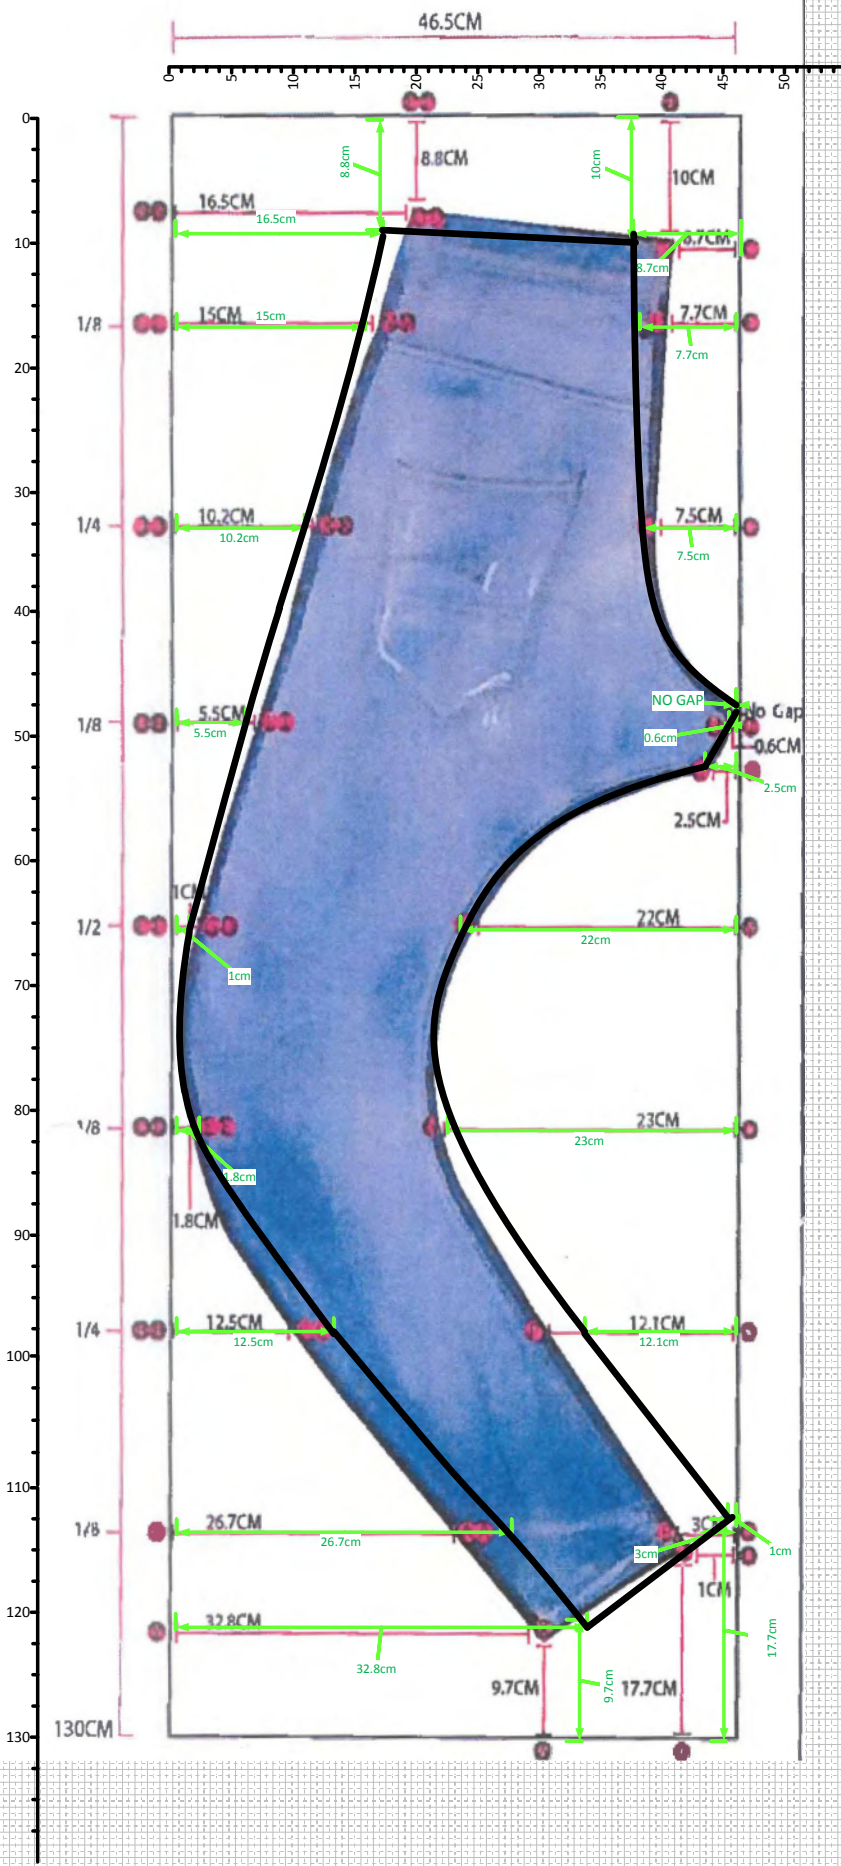

# G-Star Arc Loose

Size: W 31" L32"

# G-Star Arc Loose

Size: W 31" L 32"

# G-Star Tapered Fit

Size: W 32" L30"