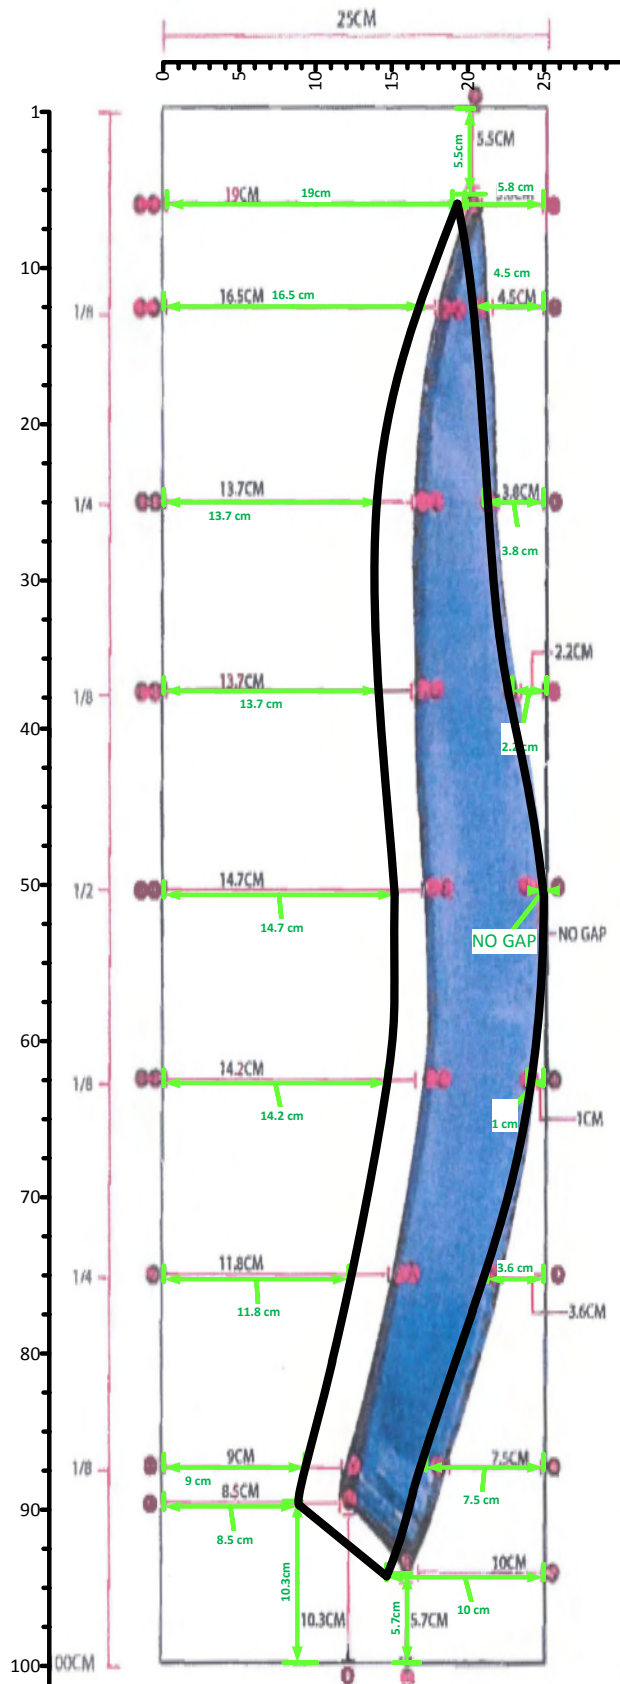

# G-Star Arc Loose

Size: W 31" L32"

# G-Star Arc Loose

Size: W 31" L 32"

# G-Star Tapered Fit

Size: W 32" L30"